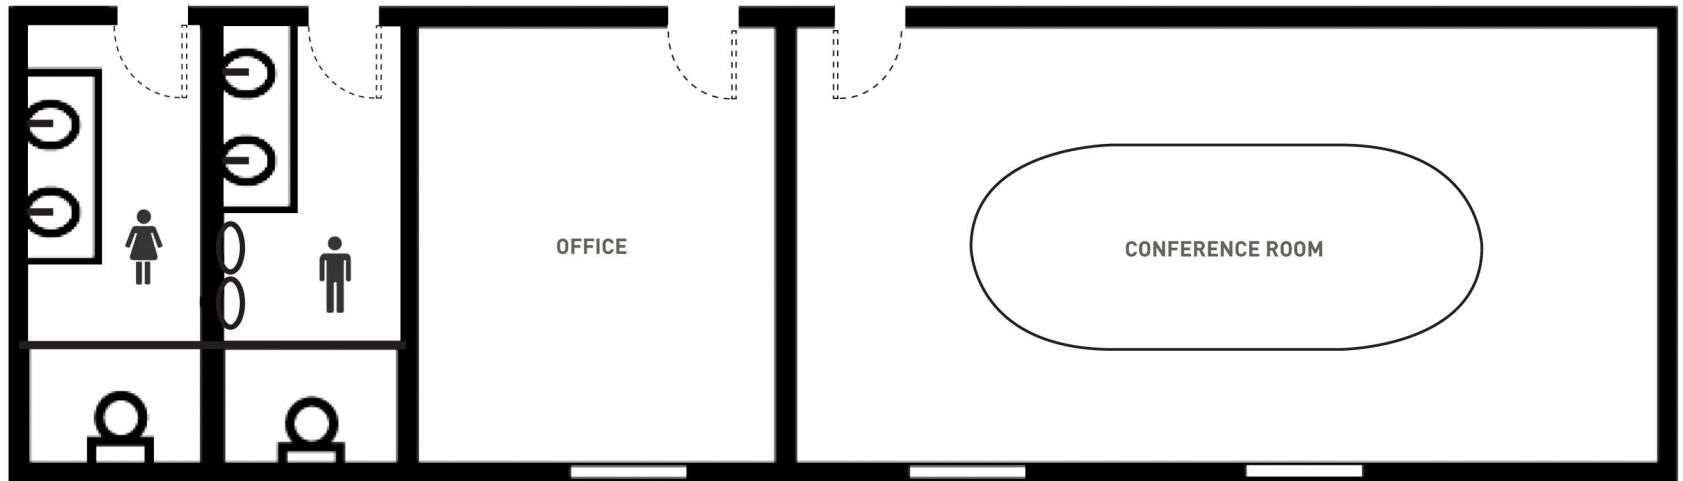

AMHERST STREET

**LEGEND**

----- Doors and door openings

**NOTE**

- The conference room covers 336 feet<sup>2</sup> (12'x 28').